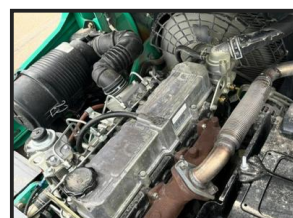

Mitsubishi FD25NT

£POA

Mitsubishi 2.5 tonne diesel forklift, 4700mm full free lift container stuffer, side shift

Product Details

Category/Type	Diesel
Make	Mitsubishi
Model	FD25NT
Year	2015
Hours	6500

Unit V1, Willments Ind Est, Hazel Road, Woolston, Southampton, SO19 7HS