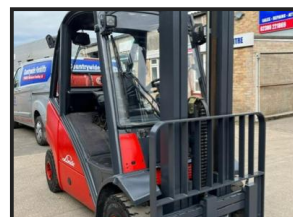

Linde H25T

£POA

Linde 2.5 tonne gas, 4700mm full free lift container stuffer, side shift, canvass covers

Product Details

Category/Type	Gas
Make	Linde
Model	H25T
Year	2006
Hours	7484

Unit V1, Willments Ind Est, Hazel Road, Woolston, Southampton, SO19 7HS