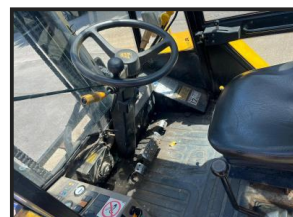

JCB 940

£POA

JCB 940, 4 tonne Rough Terrain Forklift, 5.5 metre lift, side shift, new front tyres to be fitted

Product Details	
Category/Type	Rough Terrain
Make	JCB
Model	940
Year	2006
Hours	2455

Unit V1, Willments Ind Est, Hazel Road, Woolston, Southampton, SO19 7HS